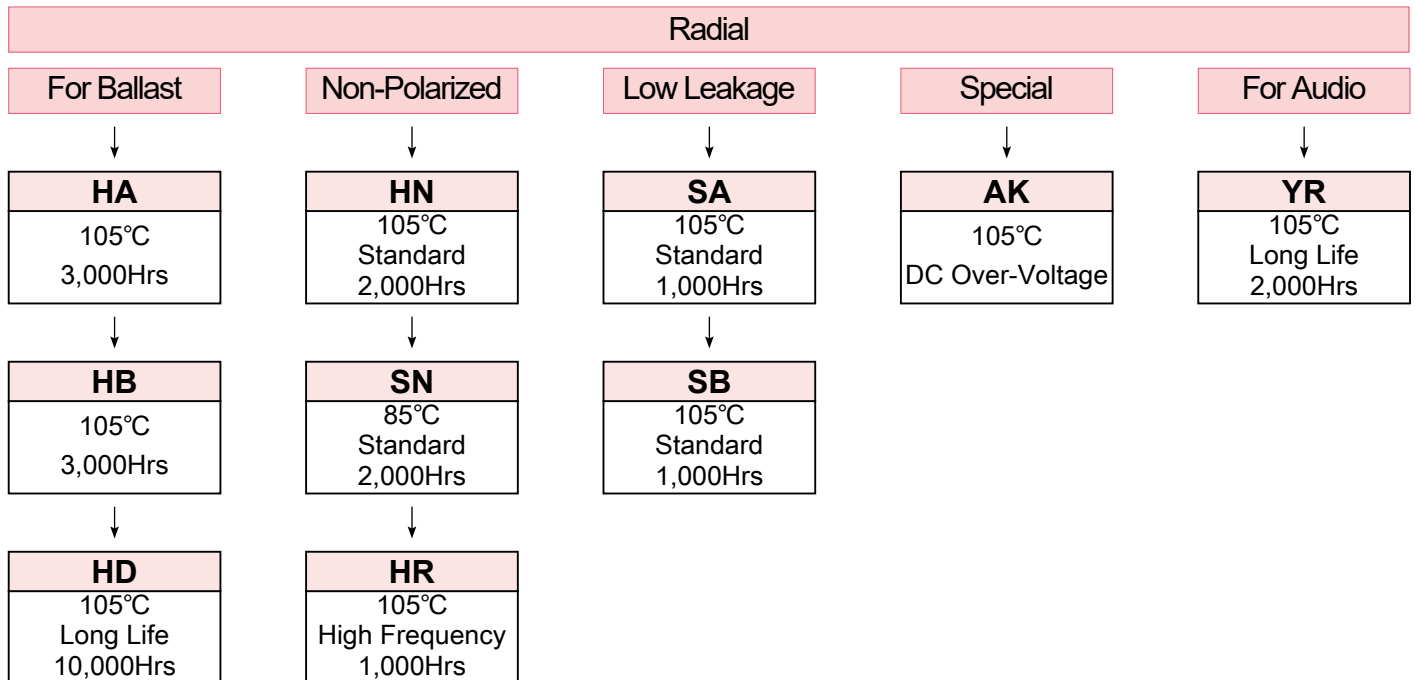

SM
7mm Height 1,000Hrs

MD
7mm Low Impedance 1,000Hrs

ST
7mm Long Life 5,000Hrs

H5
5mm Height 1,000Hrs

M5
5mm Low Impedance 1,000Hrs

E-Cap Series Chart

Note:AEC-Q200 marked with *

E-Cap Series Chart

Note:AEC-Q200 marked with *

Radial

Low Impedance 105°C

E-Cap Series Chart

Note:AEC-Q200 marked with *

Radial

High Reliability