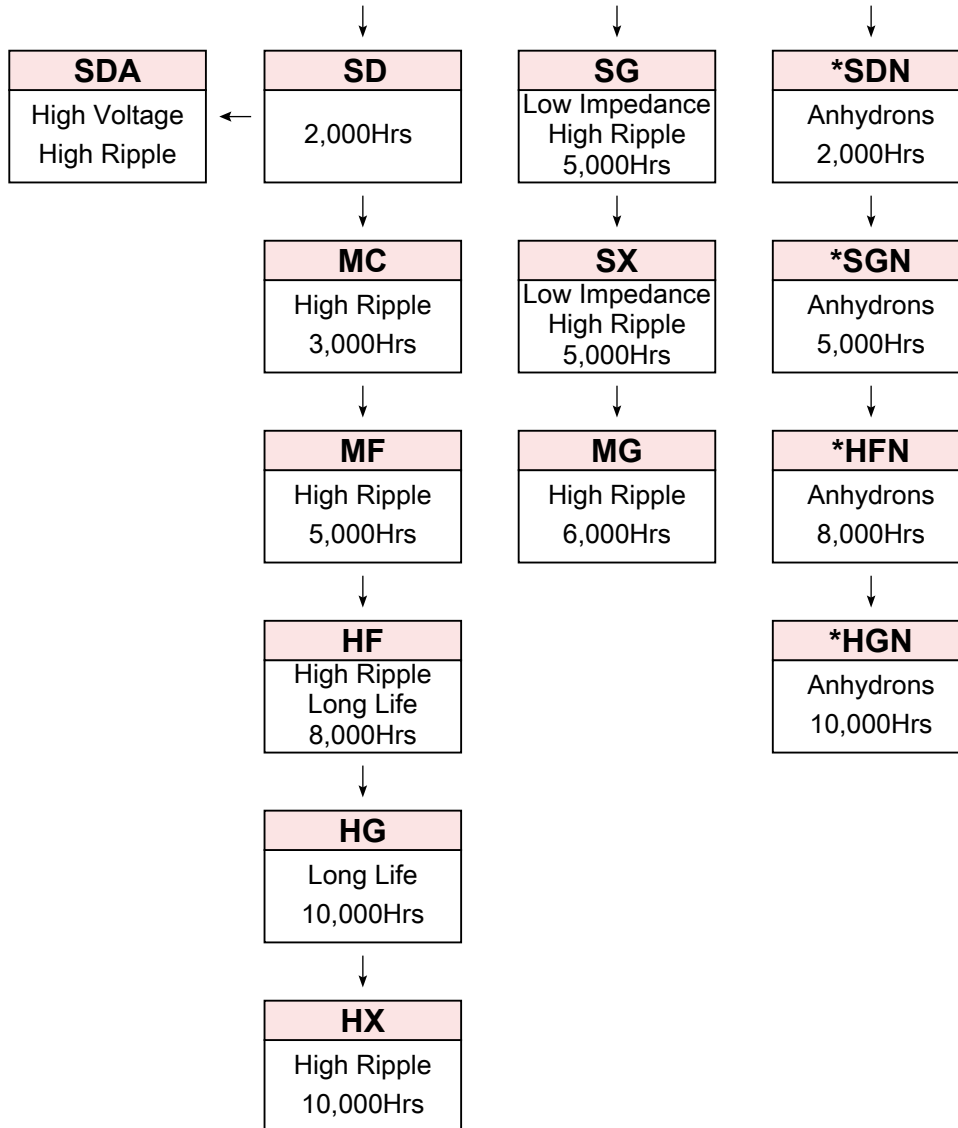

E-Cap Series Chart

Note:AEC-Q200 marked with *

Radial

Standard

E-Cap Series Chart

Note:AEC-Q200 marked with *

Radial

Mini Size

SM
7mm Height 1,000Hrs

MD
7mm Low Impedance 1,000Hrs

ST
7mm Long Life 5,000Hrs

H5
5mm Height 1,000Hrs

M5
5mm Low Impedance 1,000Hrs

E-Cap Series Chart

Note:AEC-Q200 marked with *

E-Cap Series Chart

Note:AEC-Q200 marked with *

Radial

Low Impedance 105°C

E-Cap Series Chart

Note:AEC-Q200 marked with *

Radial

High Reliability