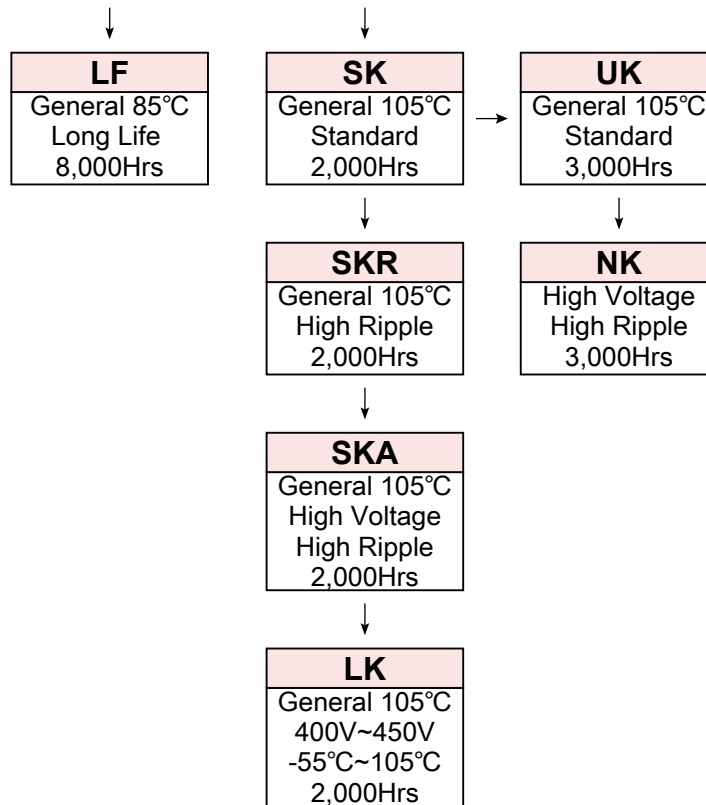

E-Cap Series Chart

Note:AEC-Q200 marked with *

Radial

Standard

E-Cap Series Chart

Note:AEC-Q200 marked with *

Radial

Mini Size

SM
7mm Height 1,000Hrs

MD
7mm Low Impedance 1,000Hrs

ST
7mm Long Life 5,000Hrs

H5
5mm Height 1,000Hrs

M5
5mm Low Impedance 1,000Hrs

E-Cap Series Chart

Note:AEC-Q200 marked with *

E-Cap Series Chart

Note:AEC-Q200 marked with *

Radial

Low Impedance 105°C

E-Cap Series Chart

Note:AEC-Q200 marked with *

Radial

High Reliability