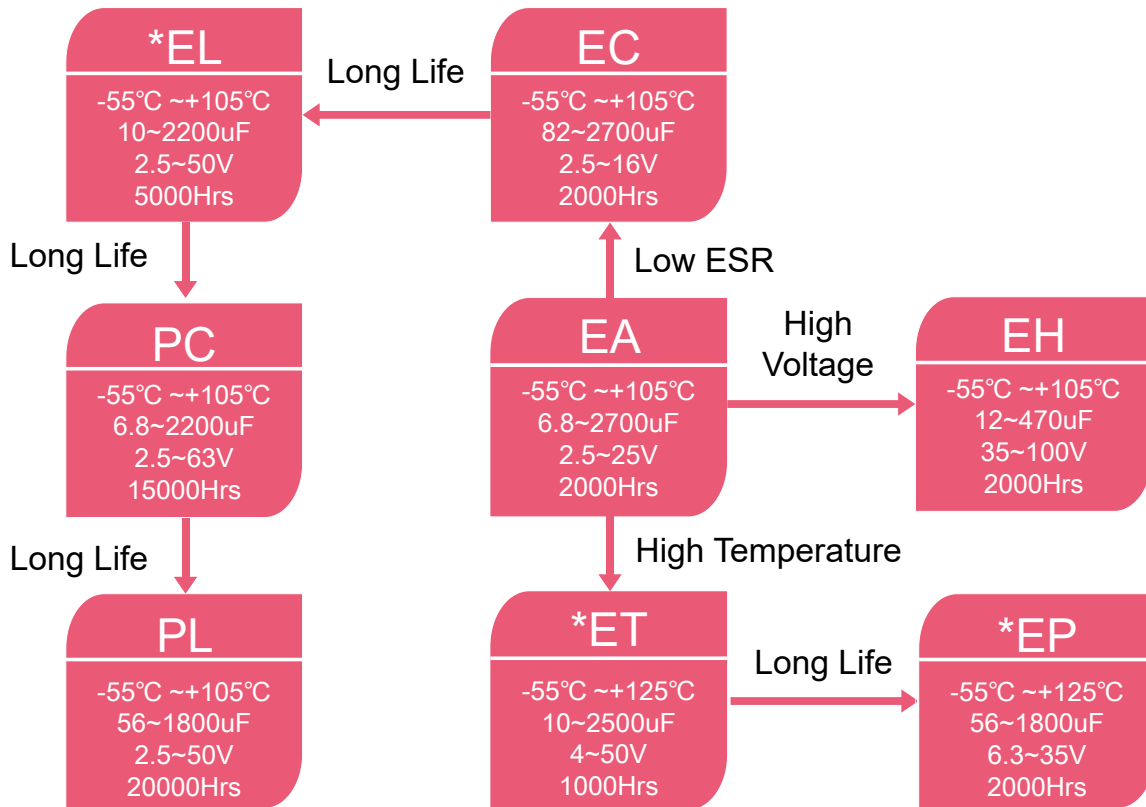

Polymer Series Chart

Note:AEC-Q200 marked with \*

Radial Type

SMD Type